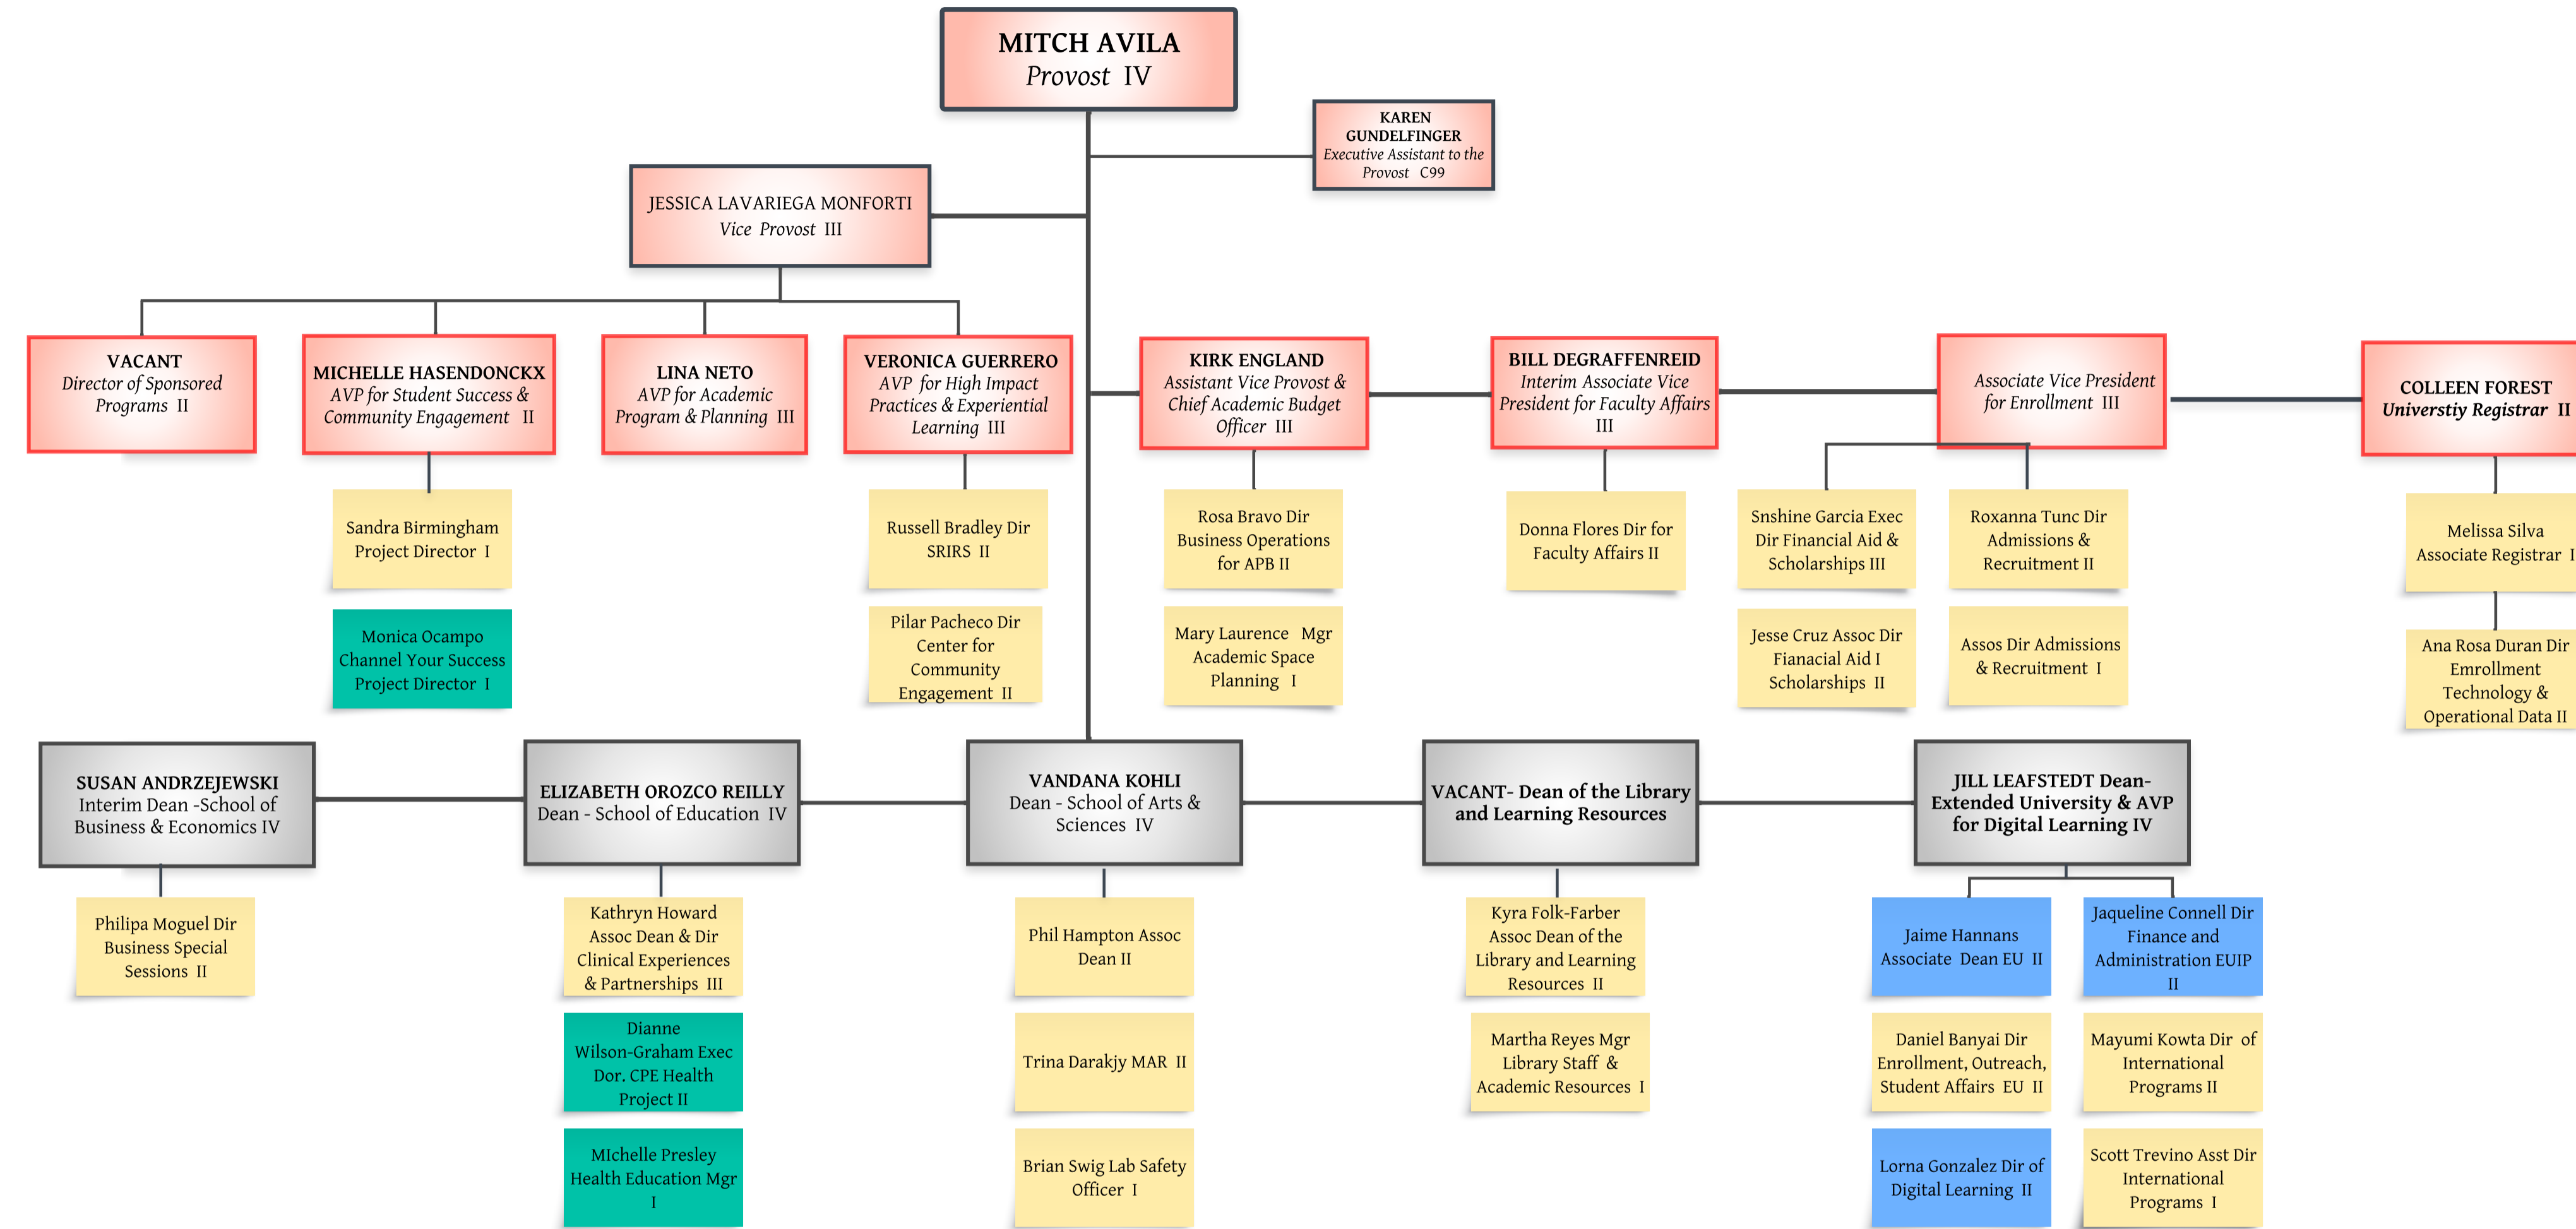

CSU Channel Islands

Division of Academic Affairs

Teal - Grant funded positions
Blue- Non-stateside funded positions